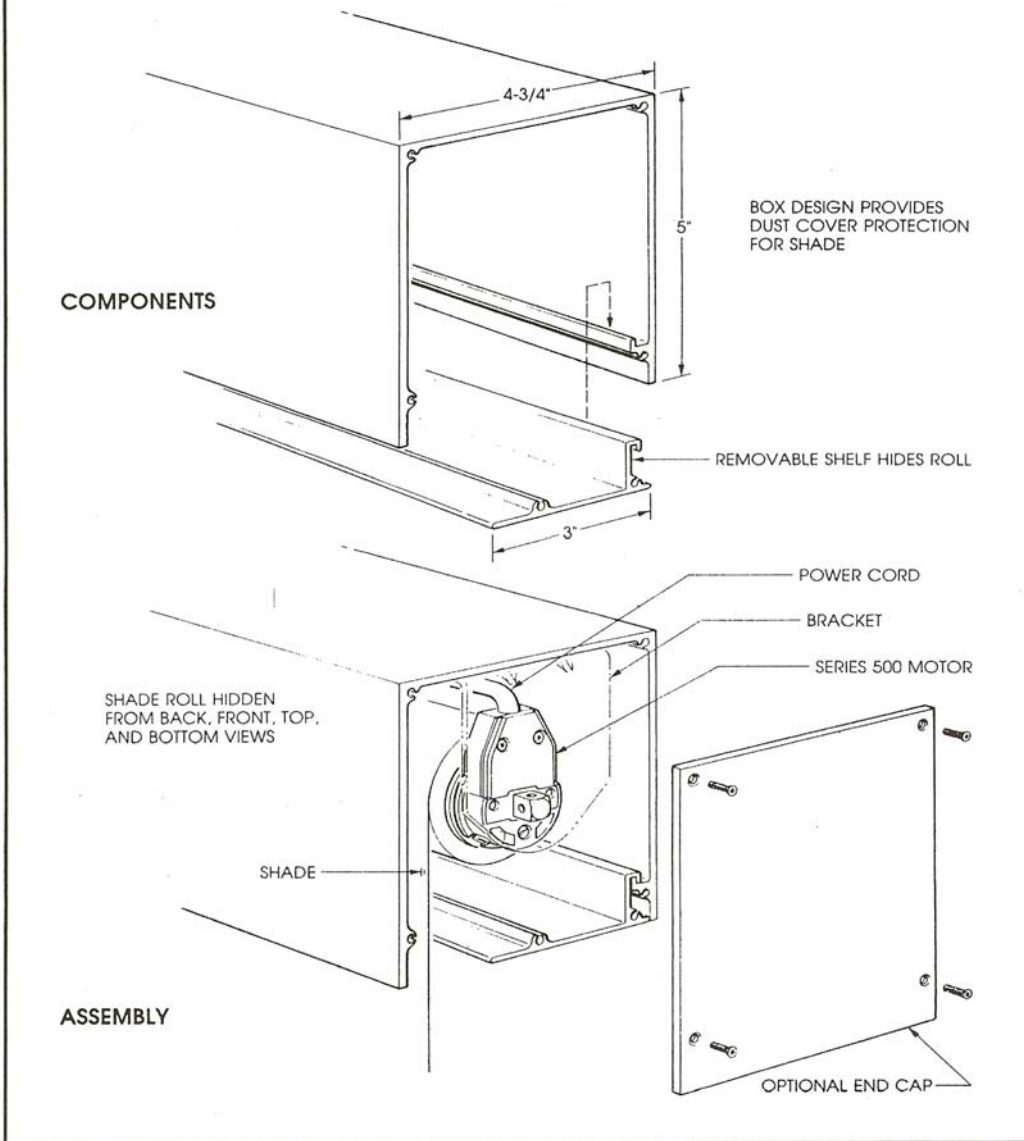

Interior Shade System

4750 HEADBOX - MOTORIZED LIFTING SYSTEM

AGR - IS 2