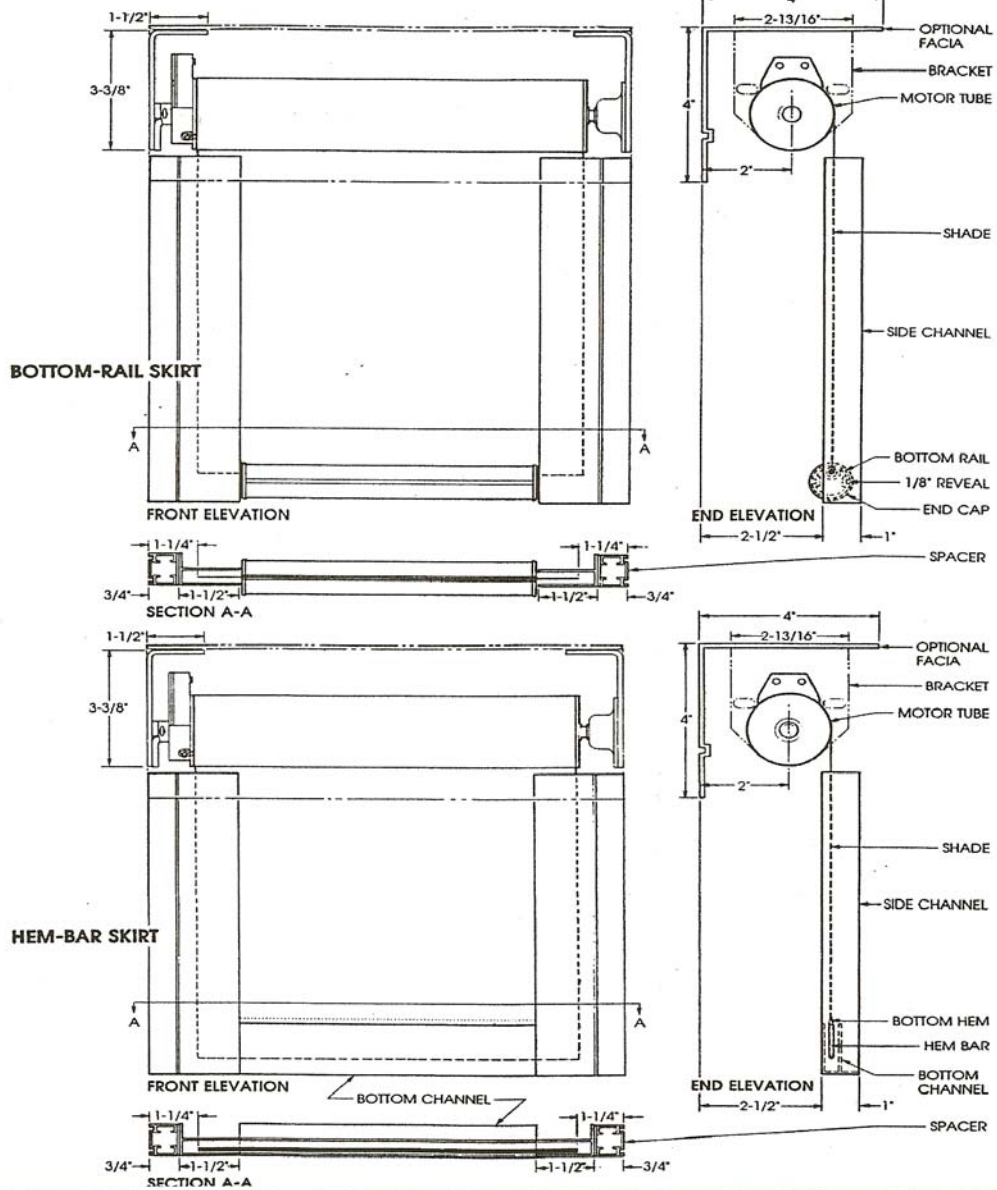

# Interior Shade System Motorized Interior Shade Detail

AGR - IS 4