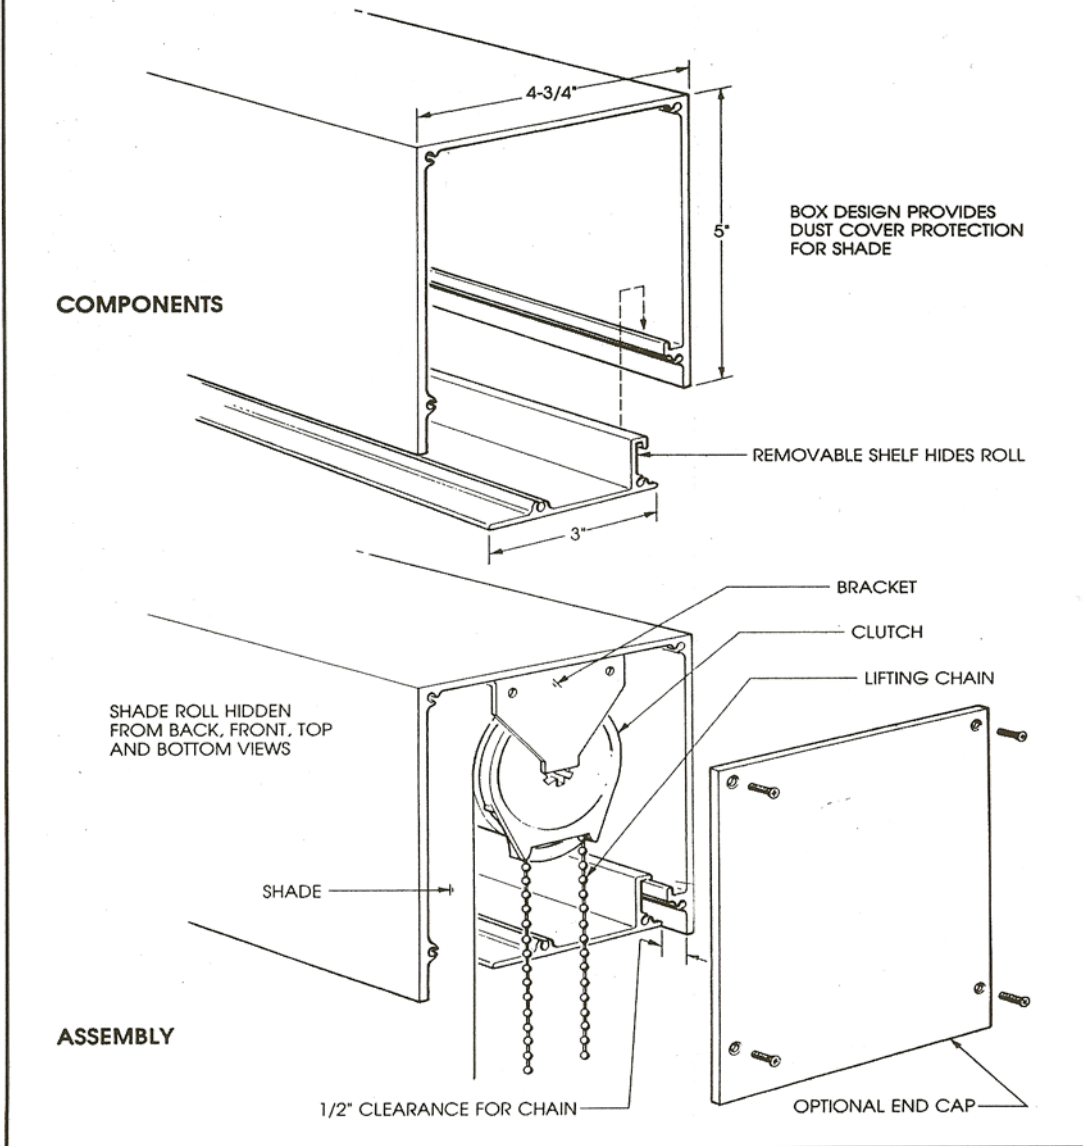

Interior Shade System

4750 HEADBOX - MANUAL LIFTING SYSTEM

AGR - IS 1