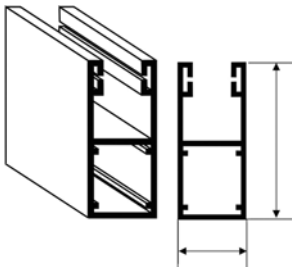

55mm Regular Foam		
TOTAL HEIGHT	2.58"	66mm
PROFILE HEIGHT	2.17"	55mm
PROFILE WIDTH	0.55"	14mm
WALL GAUGE	0.20"	0.49mm
WEIGHT	1.045 lbs/sqft	5.0 kg/sqm
MAXIMUM AREA	150 sqft	13.94 sqm

FOAM FILLED ROLL FORMED ALUMINUM SLAT
CFC FREE FOAM CORE

STANDARD COLORS

- White
- Cream
- Light Beige
- Dark Beige

SPECIALTY COLORS

- Grey
- Brown
- Bronze

RAIL HEIGHT BY HOUSING SIZE WITH 60mm AXLE			
6.5" (165MM)	8" (205mm)	10" (250mm)	12" (300mm)
37 1/2"	71"	127"	182"

Note: 12" box is 5 sided

Maxi Guide Rails	
Standard - 2 1/2" wide	1.06" depth
Hi Security - 3" wide	1.06" depth

P: 480.991.2345 F: 480.991.2346 www.shade4u.com