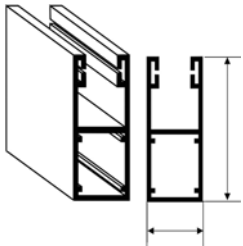

	40mm Regular Foam	
<b>TOTAL HEIGHT</b>	1.87"	48mm
<b>PROFILE HEIGHT</b>	1.57"	40mm
<b>PROFILE WIDTH</b>	0.35"	9mm
<b>WALL GAUGE</b>	0.017"	0.43mm
<b>WEIGHT</b>	0.875 lbs/sqft	4.3 kg/sqm
<b>MAXIMUM AREA</b>	81 sqft	7.525 sqm

RAIL HEIGHT BY HOUSING SIZE WITH 60mm AXLE		
6.5" (165MM)	8" (205mm)	10" (250mm)
60"	117"	194"

Mini Guide Rails	
Standard - 2 1/8" wide	0.86" depth
Optional - 2 1/2" wide	0.86" depth